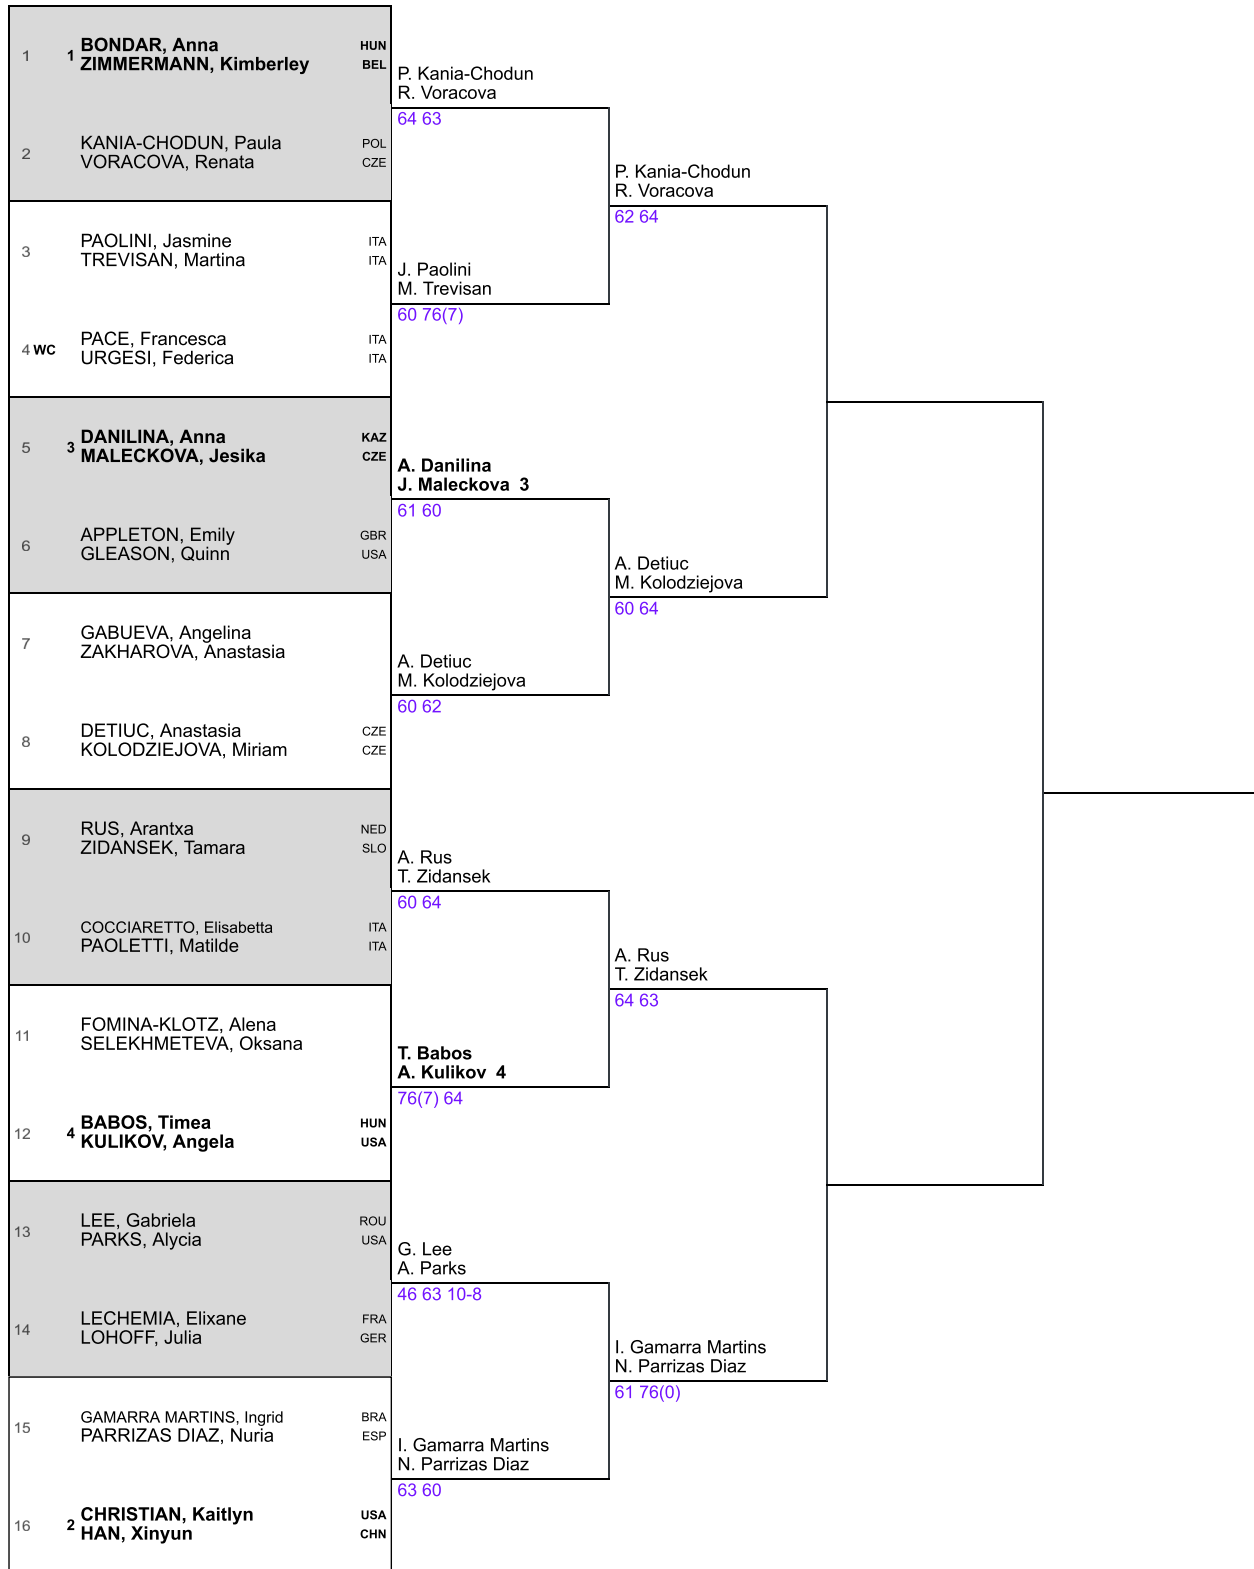

DOUBLES MAIN DRAW

Round of 16		Quarterfinals		Semifinals		Final		Winner	
€ 1,450	1 pt	€ 1,895	60 pt	€ 3,185	110 pt	€ 5,400	180 pt	€ 9,680	280 pt

WTA Supervisor

Roberto Ranieri

Released

29 Sep 2022 8:47 PM

Seeded teams

TEAM	RANK
1. BONDAR, Anna / ZIMMERMANN, Kimberley	106
2. CHRISTIAN, Kaitlyn / HAN, Xinyun	133
3. DANILINA, Anna / MALECKOVA, Jesika	173
4. BABOS, Timea / KULIKOV, Angela	188

Withdrawals

Alternates

Retirements